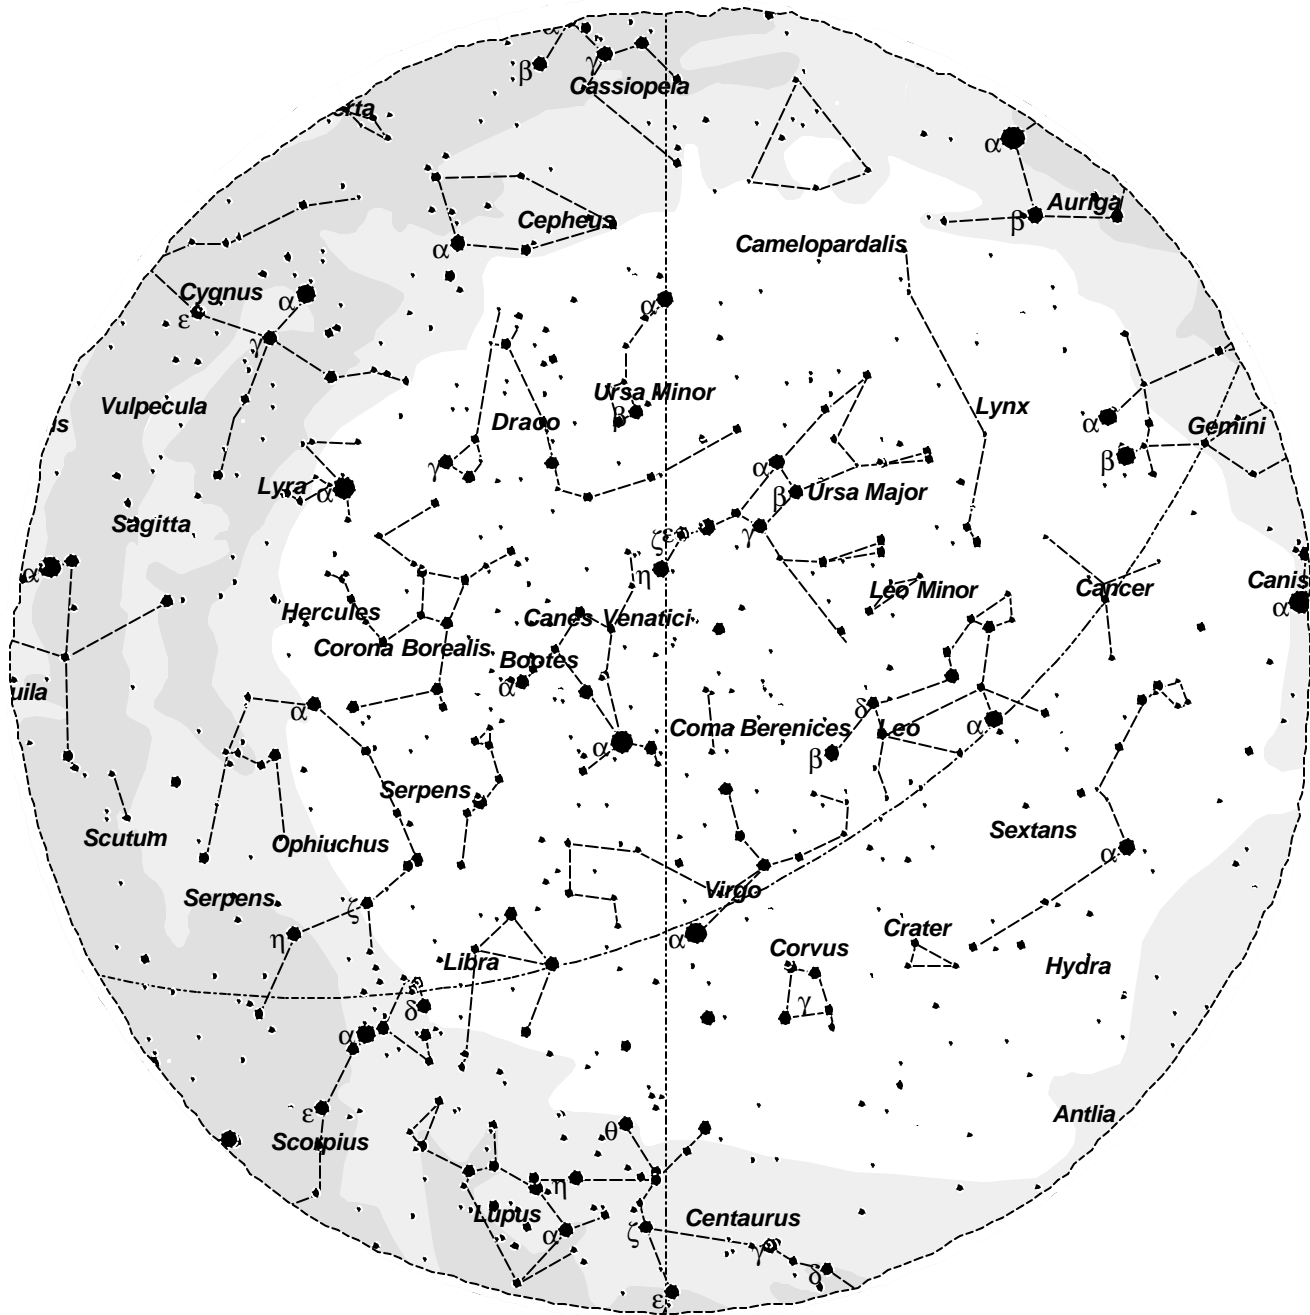

Constellation Boundaries

Constellation Boundaries

March 15 9:00 p.m. PST

North – top
South – bottom
East – left
West – right

June 15 9:00 p.m. PST

North – top
South – bottom
East – left
West – right

September 15 9:00 p.m. PST

North – top
South – bottom
East – left
West – right

December 15 9:00 p.m. PST

North – top
South – bottom
East – left
West – right