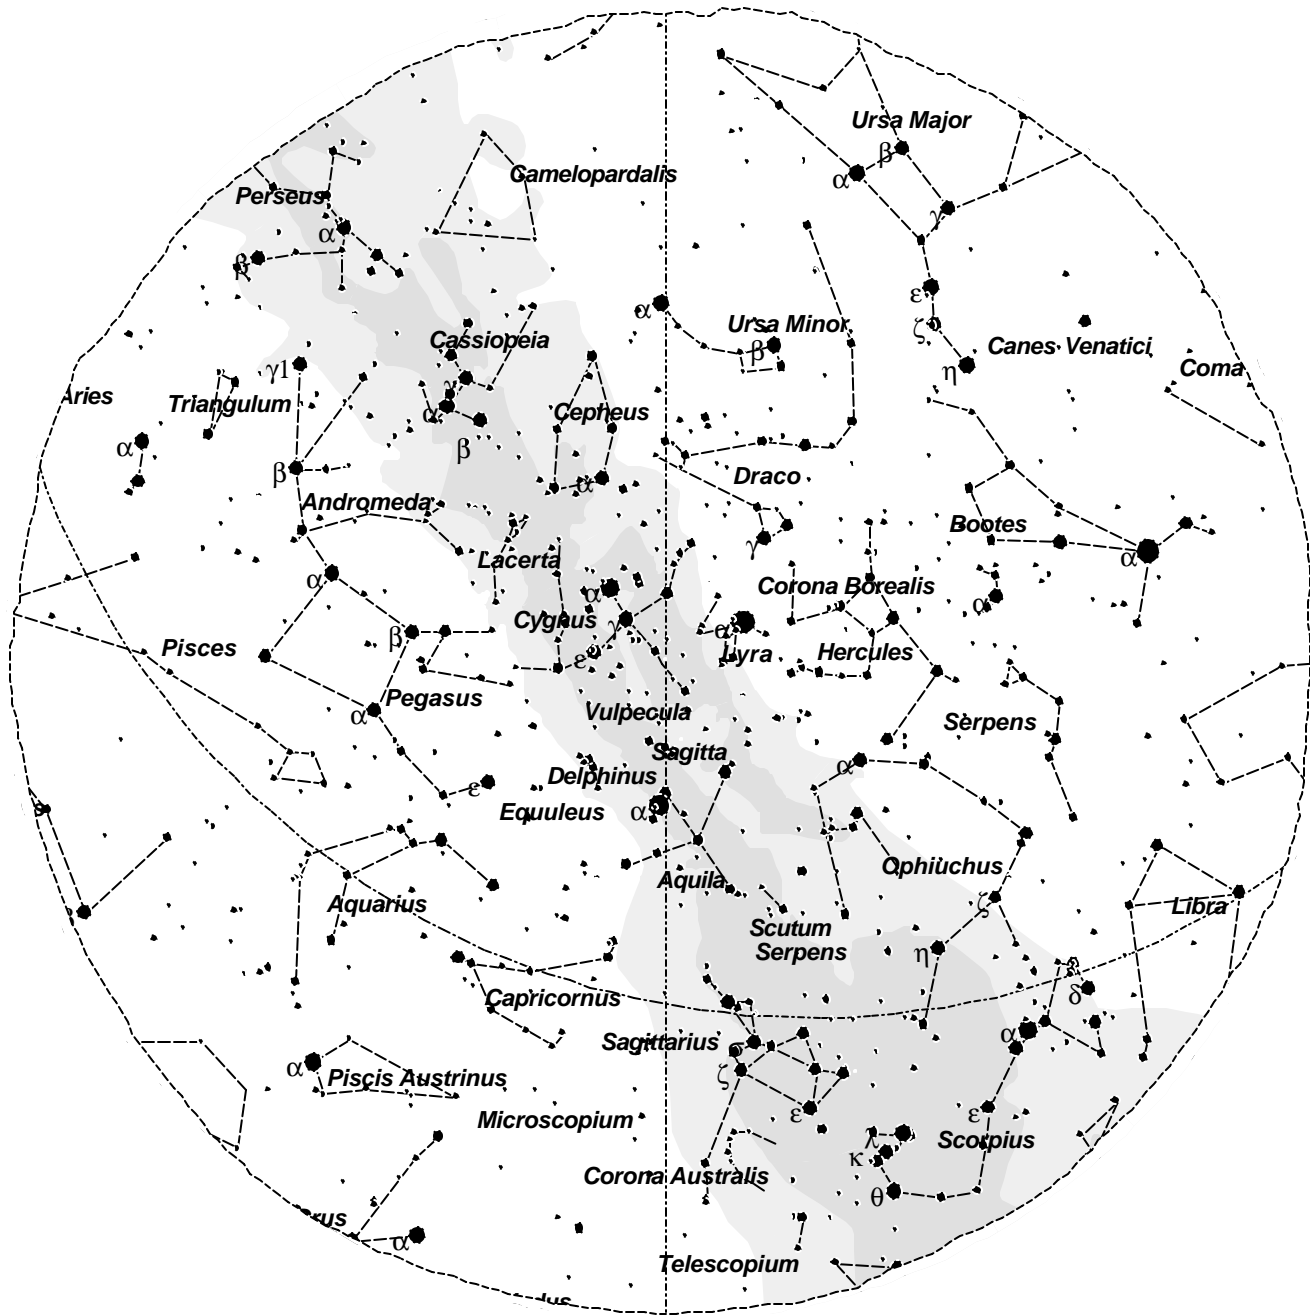

Constellation Boundaries

Constellation Boundaries

March 15 9:00 p.m. PST

North – top
South – bottom
East – left
West – right

June 15 9:00 p.m. PST

North – top
South – bottom
East – left
West – right

September 15 9:00 p.m. PST

North – top
South – bottom
East – left
West – right

December 15 9:00 p.m. PST

North – top
South – bottom
East – left
West – right