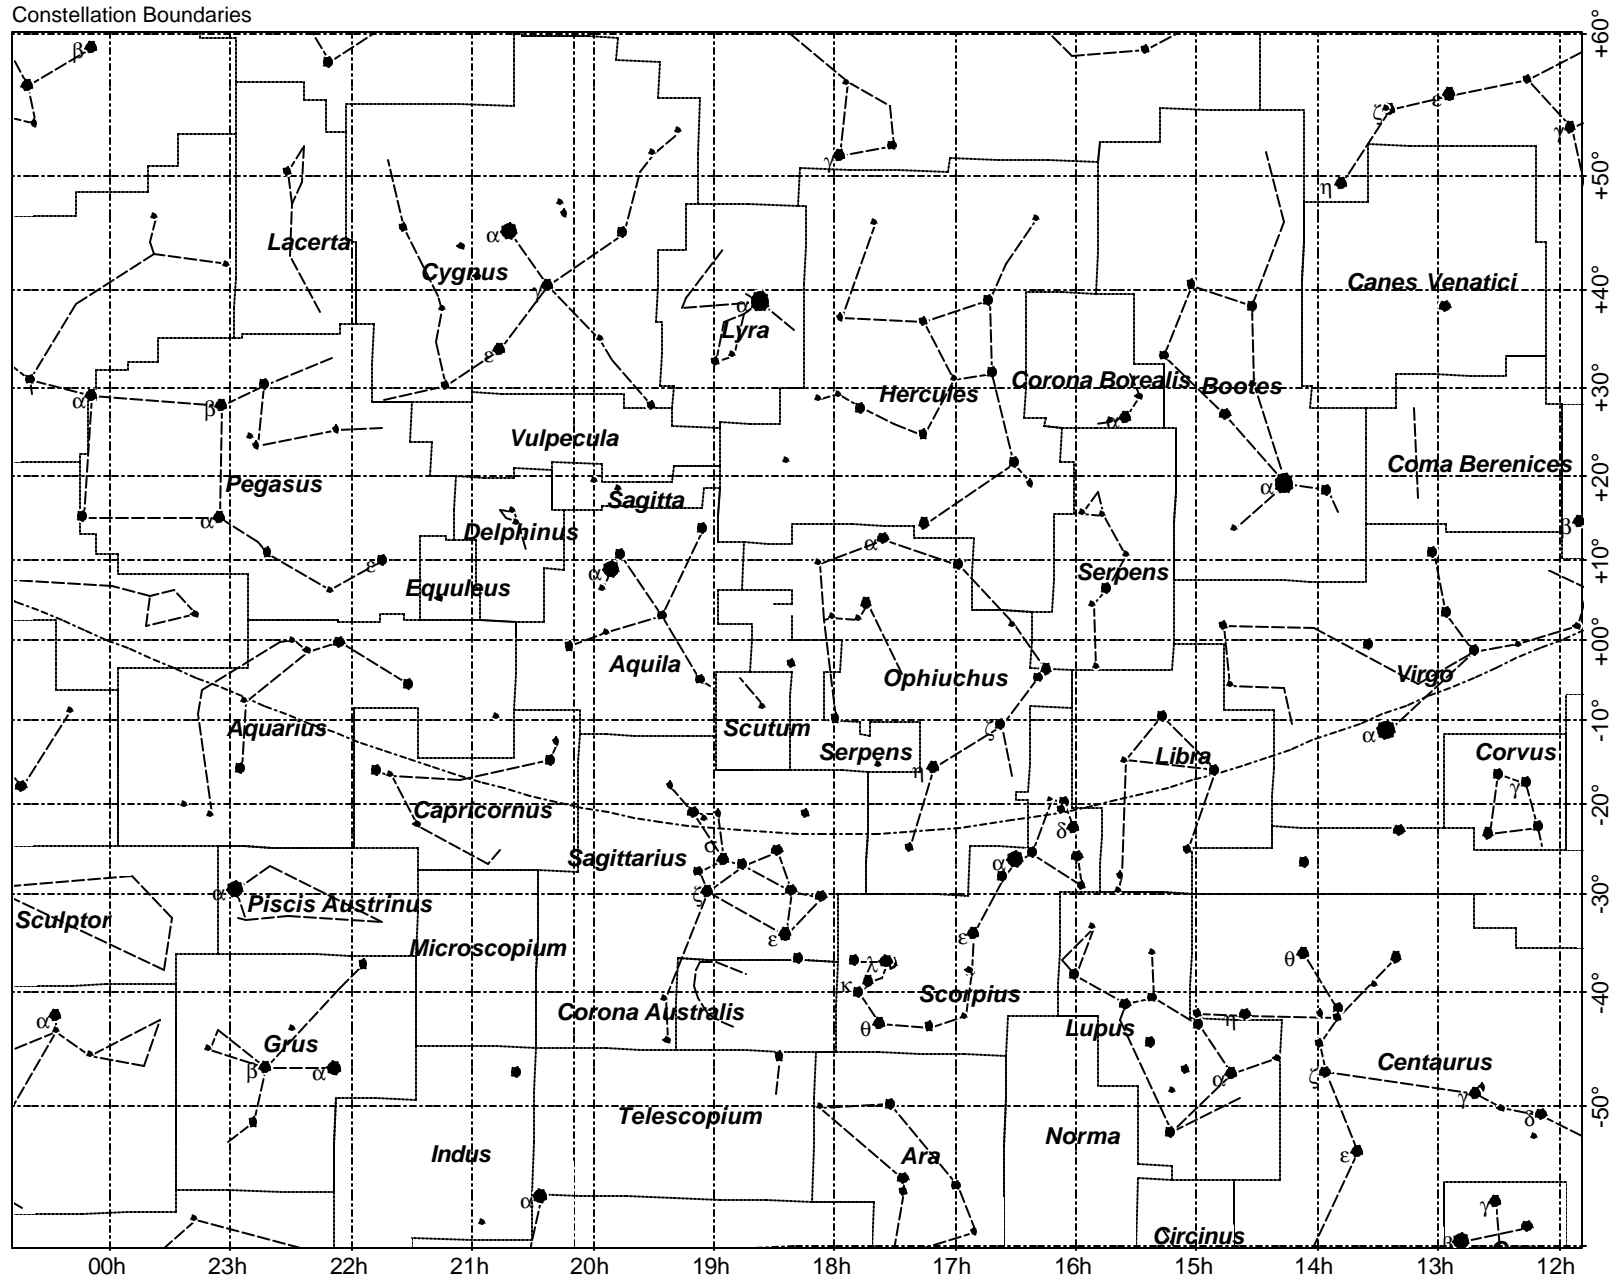

Constellation Boundaries

Constellation Boundaries

March 15 9:00 p.m. PST

North – top
South – bottom
East – left
West – right

June 15 9:00 p.m. PST

North – top
South – bottom
East – left
West – right

September 15 9:00 p.m. PST

North – top
South – bottom
East – left
West – right

December 15 9:00 p.m. PST

North – top
South – bottom
East – left
West – right