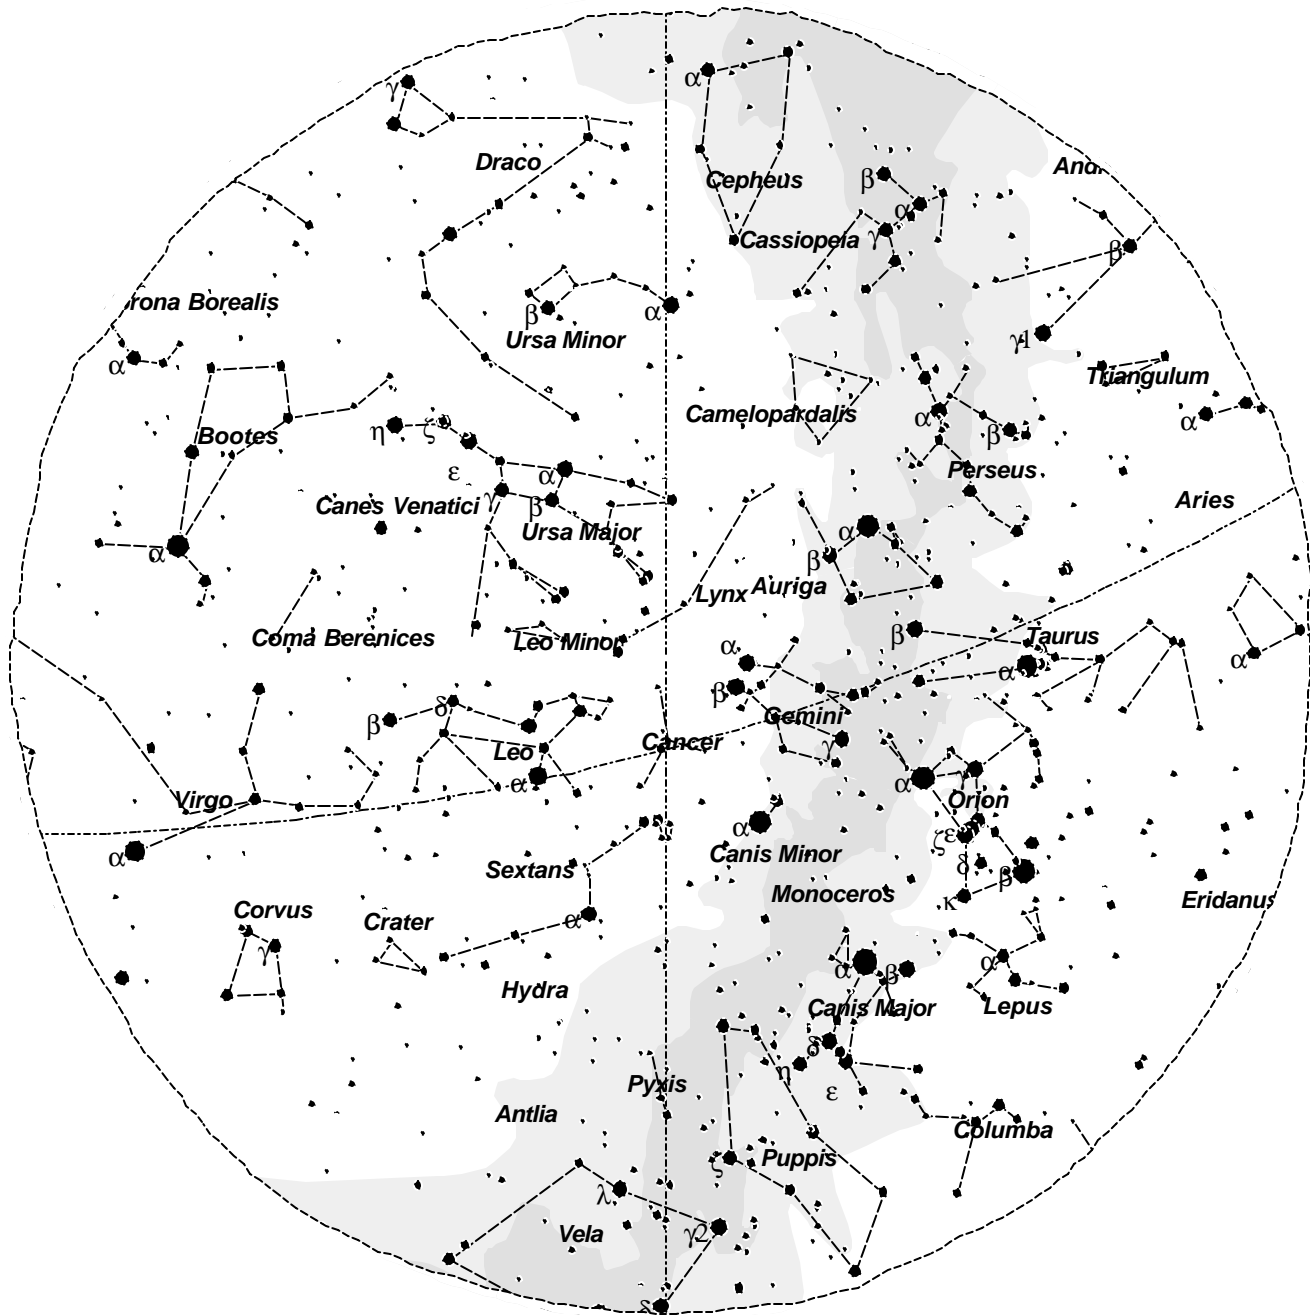

Constellation Boundaries

Constellation Boundaries

March 15 9:00 p.m. PST

North – top
South – bottom
East – left
West – right

June 15 9:00 p.m. PST

North – top
South – bottom
East – left
West – right

September 15 9:00 p.m. PST

North – top
South – bottom
East – left
West – right

December 15 9:00 p.m. PST

North – top
South – bottom
East – left
West – right