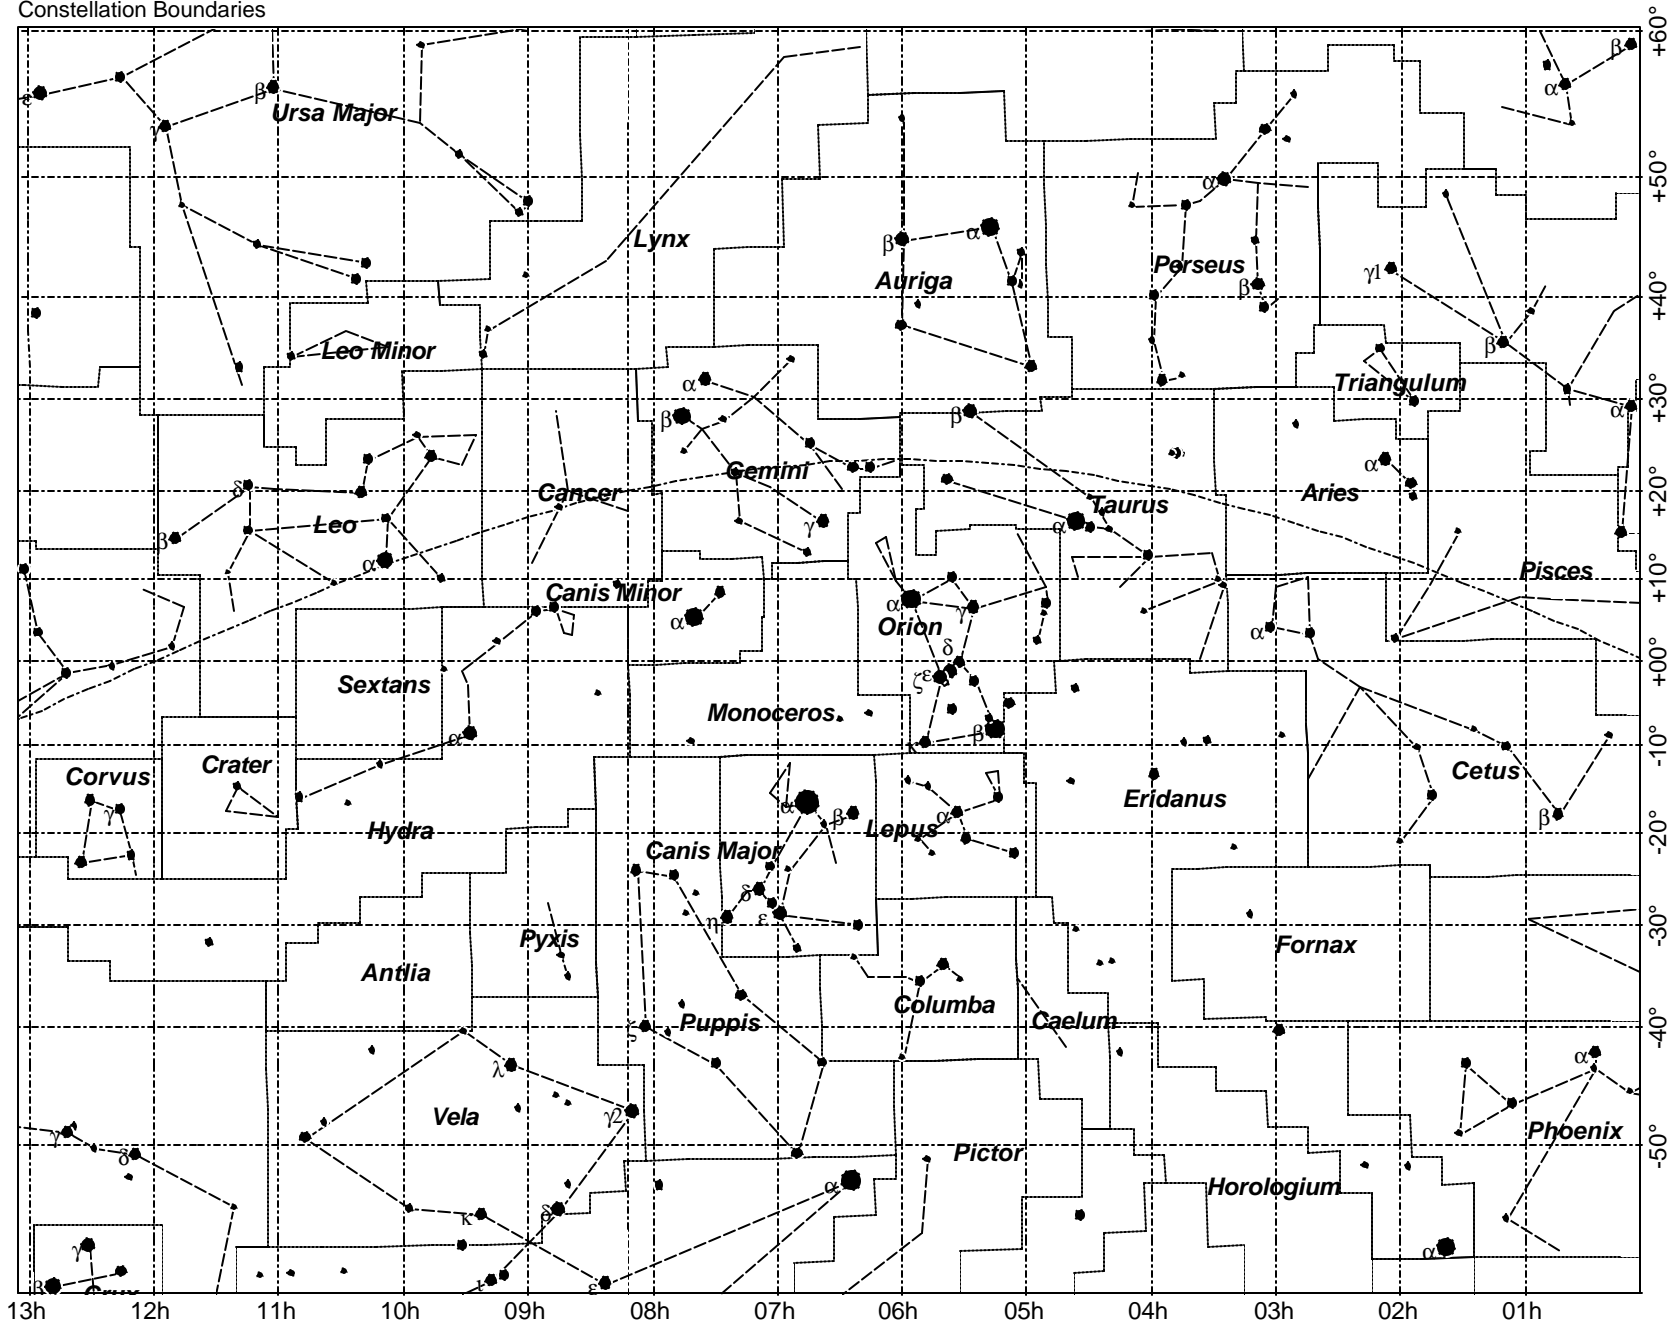

Constellation Boundaries

Constellation Boundaries

March 15 9:00 p.m. PST

North – top
South – bottom
East – left
West – right

June 15 9:00 p.m. PST

North – top
South – bottom
East – left
West – right

September 15 9:00 p.m. PST

North – top
South – bottom
East – left
West – right

December 15 9:00 p.m. PST

North – top
South – bottom
East – left
West – right