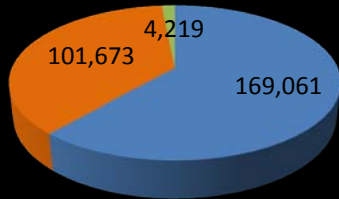

# Kenai Fjords National Park

<b>Author</b>	Your Name
<b>Date</b>	Current Date
<b>Purpose</b>	To document and display the usage of the Kenai Fjords visitor centers

# Kenai Fjords National Park 2013 Census

**Total Visits**

	Jan	Feb	Mar	Apr	May	Jun	Jul	Aug	Sep	Oct	Nov	Dec
Exit Glacier	248	195	617	1,022	14,861	28,288	55,691	35,244	19,488	9,091	4,204	112
Visitor Center	321	425	921	2,877	5,211	39,994	19,218	21,044	9,218	1,401	725	318
Others	0	8	0	0	0	1,012	2,288	911	0	0	0	0