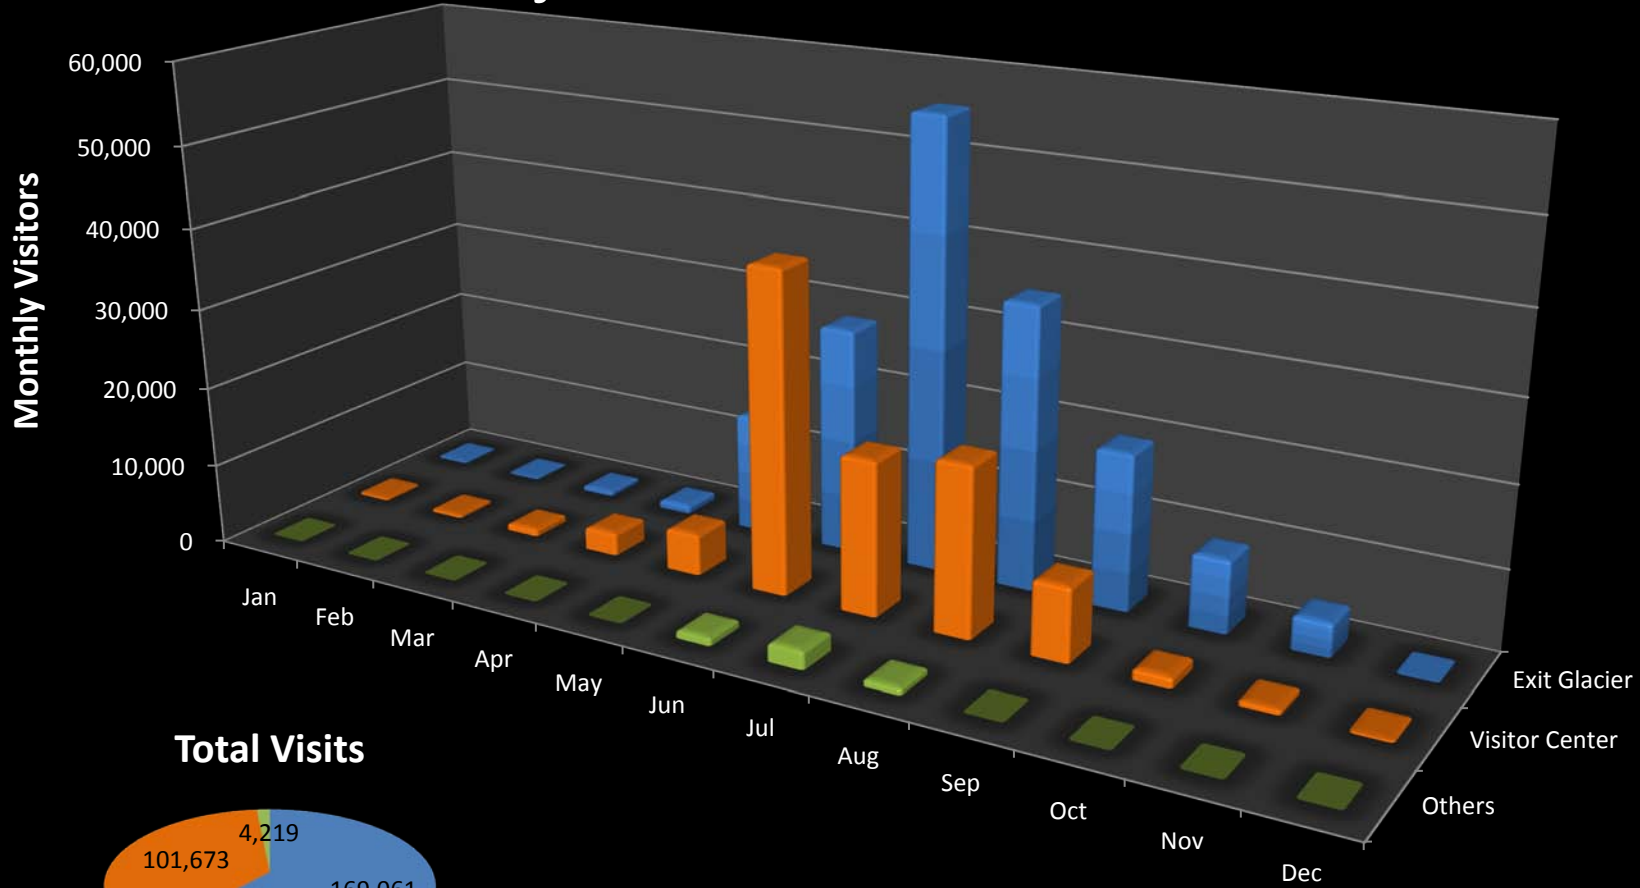

# Kenai Fjords National Park

<b>Author</b>	Your Name
<b>Date</b>	Current Date
<b>Purpose</b>	To document and display the usage of the Kenai Fjords visitor centers

# Kenai Fjords National Park 2013 Census

**Total Visits**

	Jan	Feb	Mar	Apr	May	Jun	Jul	Aug	Sep	Oct	Nov	Dec
Exit Glacier	248	195	617	1,022	14,861	28,288	55,691	35,244	19,488	9,091	4,204	112
Visitor Center	321	425	921	2,877	5,211	39,994	19,218	21,044	9,218	1,401	725	318
Others	0	8	0	0	0	1,012	2,288	911	0	0	0	0

# Park Attendance

for the dates: 1/1/2013 to 12/31/2013

Month	Exit Glacier	Visitor Center	Others	Total
Jan	248	321	0	388
Feb	195	425	8	274
Mar	617	921	0	1,007
Apr	1,022	2,877	0	2,043
May	14,861	5,211	0	14,850
Jun	28,288	39,994	1,012	47,889
Jul	55,691	19,218	2,288	55,081
Aug	35,244	21,044	911	42,421
Sep	19,488	9,218	0	19,005
Oct	9,091	1,401	0	5,288
Nov	4,204	725	0	2,026
Dec	112	318	0	191
<b>Total</b>	<b>169,061</b>	<b>101,673</b>	<b>4,219</b>	<b>190,463</b>