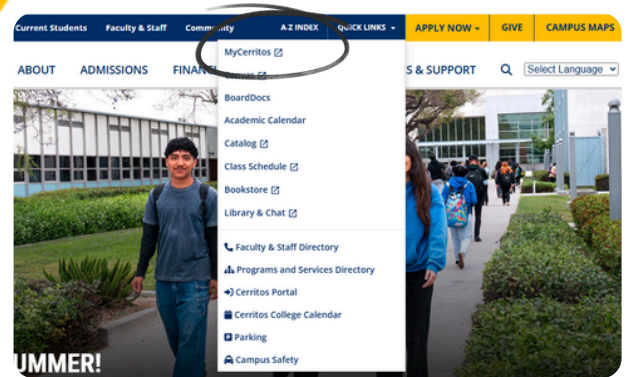

HOW TO VIEW YOUR ENROLLMENT DATE

**STEP
1**

Go to www.cerritos.edu
Click "Quick Links"

**STEP
2**

Click on "MyCerritos"

**STEP
3**

Log in to your "Cerritos Portal"

Cerritos Campus Portal

Password

**STEP
4**

Click the "Student Center" tile

**STEP
5**

View your Enrollment Date on the right-hand side. This is when you can start enrolling into classes

During the open enrollment period a link will display. You may enroll anytime during open enrollment